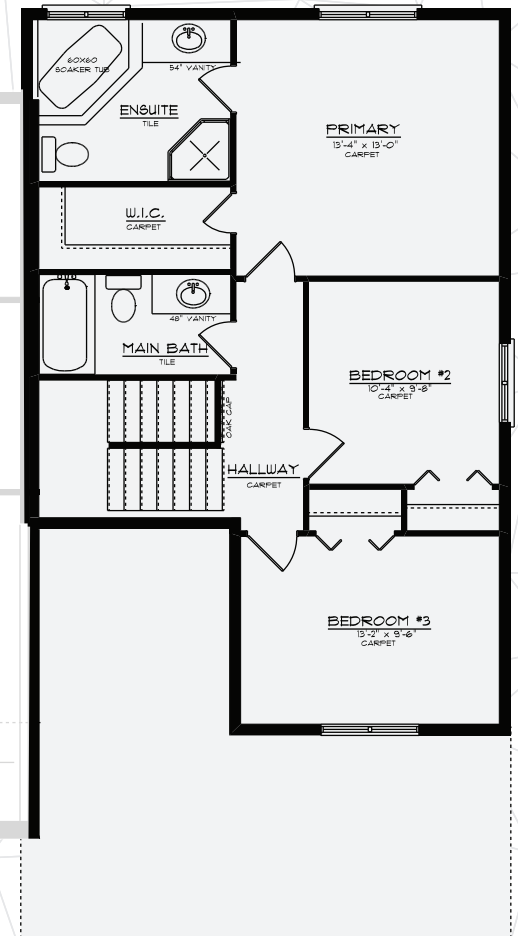

FAIRGROUNDS
STRATFORD

The Dempsey

Semi Detached

Square Footage: 1,604

Bedrooms: 3

Bathrooms: 2.5

Storeys: 2

3 bedroom, 2 storey, 2 1/2 baths,
single garage door, open
concept main floor, basement
laundry, large second floor
primary and ensuite.

Division of Werner Bromberg Ltd.

www.bromberghomes.com

The Dempsey

Semi Detached

Square Footage: 1,604

Bedrooms: 3

Bathrooms: 2.5

Storeys: 2

3 bedroom, 2 storey, 2 1/2 baths, single garage door, open concept main floor, basement laundry, large second floor primary and ensuite.

www.bromberghomes.com

Valk Main Floor

Dempsey Main Floor
808 Sq. Ft.

Valk Upper Floor

Dempsey Upper Floor
796 Sq. Ft.