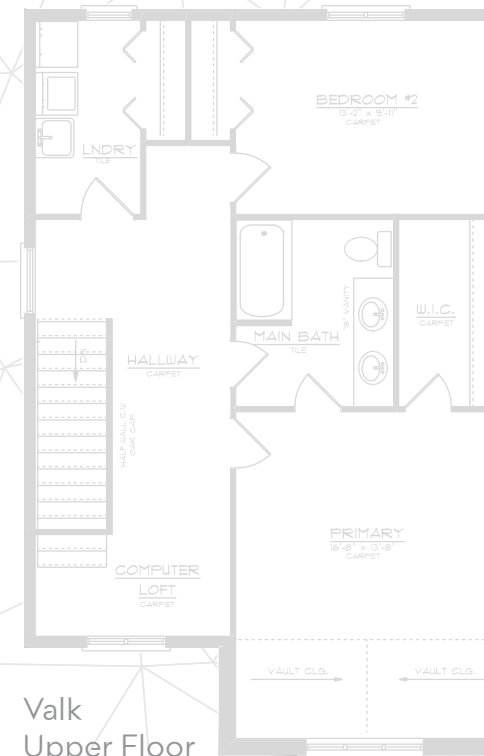

FAIRGROUNDS
STRATFORD

The Dempsey

Semi Detached

Square Footage: 1,604

Bedrooms: 3

Bathrooms: 2.5

Storeys: 2

3 bedroom, 2 storey, 2 1/2 baths,
single garage door, open
concept main floor, basement
laundry, large second floor
primary and ensuite.

Division of Werner Bromberg Ltd.

www.bromberghomes.com

The Dempsey

Semi Detached

Square Footage: 1,604

Bedrooms: 3

Bathrooms: 2.5

Storeys: 2

3 bedroom, 2 storey, 2 1/2 baths, single garage door, open concept main floor, basement laundry, large second floor primary and ensuite.

www.bromberghomes.com

Valk Main Floor

Dempsey Main Floor
808 Sq. Ft.

Valk Upper Floor

Dempsey Upper Floor
796 Sq. Ft.