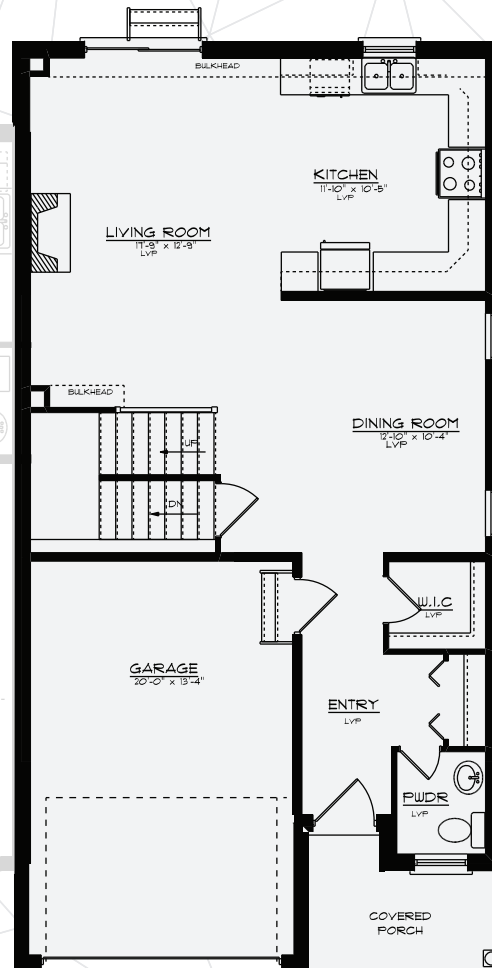

FAIRGROUNDS
STRATFORD

The Dempsey

Semi Detached

Square Footage: 1,604

Bedrooms: 3

Bathrooms: 2.5

Storeys: 2

3 bedroom, 2 storey, 2 1/2 baths,
single garage door, open
concept main floor, basement
laundry, large second floor
primary and ensuite.

Division of Werner Bromberg Ltd.

www.bromberghomes.com

The Dempsey

Semi Detached

Square Footage: 1,604

Bedrooms: 3

Bathrooms: 2.5

Storeys: 2

3 bedroom, 2 storey, 2 1/2 baths, single garage door, open concept main floor, basement laundry, large second floor primary and ensuite.

www.bromberghomes.com

Valk Main Floor

Dempsey Main Floor
808 Sq. Ft.

Valk Upper Floor

Dempsey Upper Floor
796 Sq. Ft.