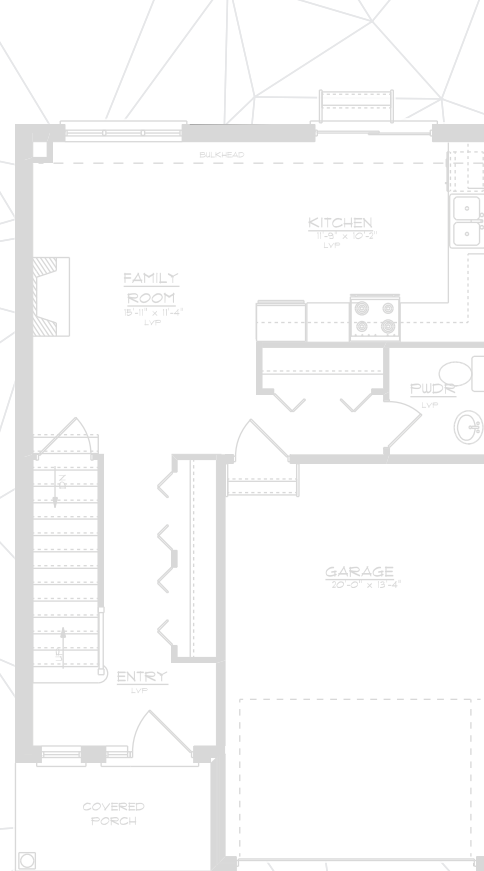

FAIRGROUNDS
STRATFORD

The Dempsey

Semi Detached

Square Footage: 1,604

Bedrooms: 3

Bathrooms: 2.5

Storeys: 2

3 bedroom, 2 storey, 2 1/2 baths,
single garage door, open
concept main floor, basement
laundry, large second floor
primary and ensuite.

Division of Werner Bromberg Ltd.

www.bromberghomes.com

The Dempsey

Semi Detached

Square Footage: 1,604

Bedrooms: 3

Bathrooms: 2.5

Storeys: 2

3 bedroom, 2 storey, 2 1/2 baths, single garage door, open concept main floor, basement laundry, large second floor primary and ensuite.

www.bromberghomes.com

Valk Main Floor

Dempsey Main Floor
808 Sq. Ft.

Valk Upper Floor

Dempsey Upper Floor
796 Sq. Ft.